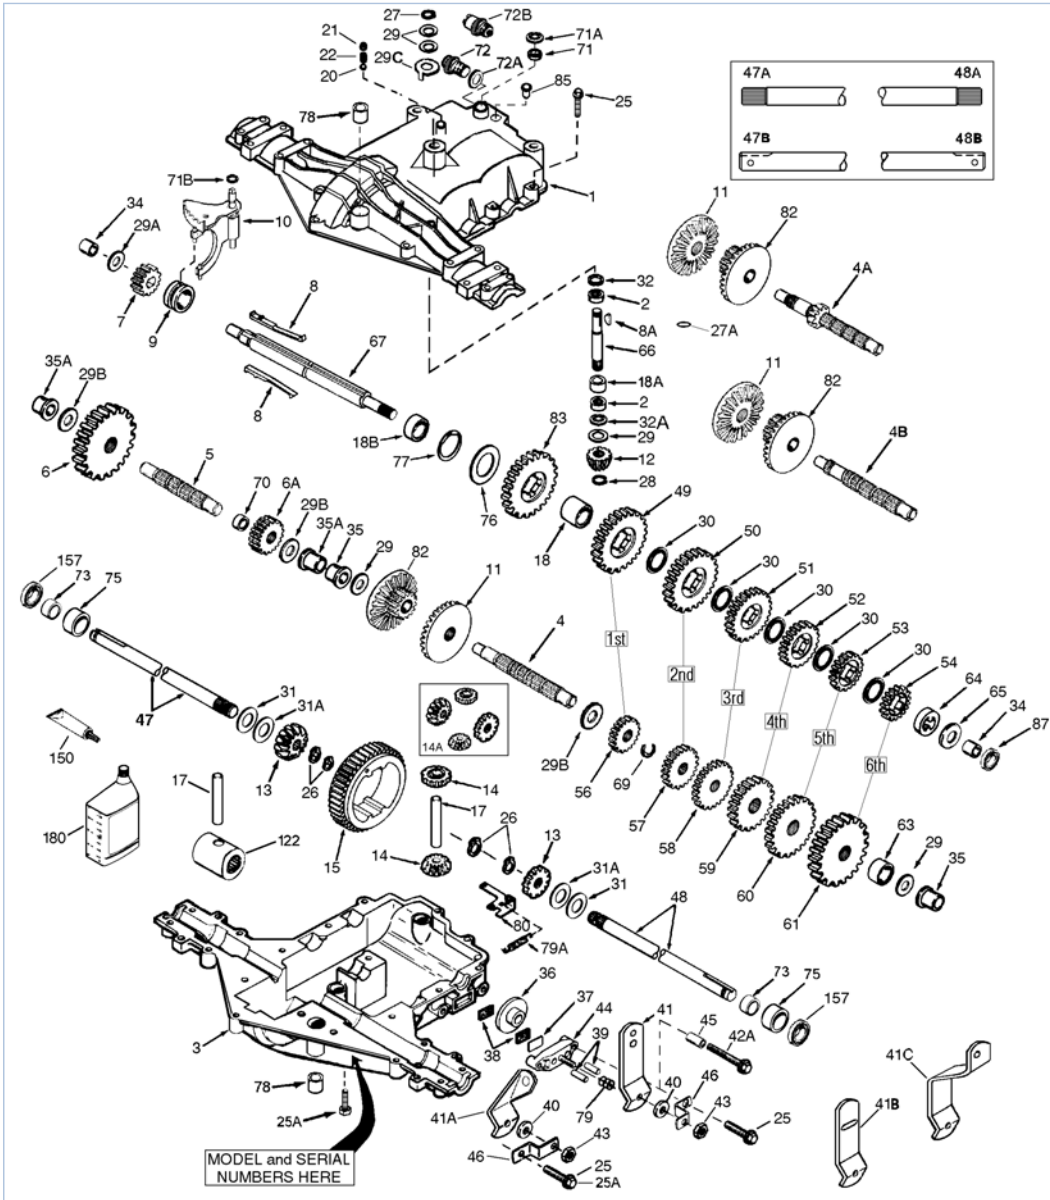

## Part List

mst.3 205-205-509E / Transaxle

REF #	ITEM #	DESCRIPTION	QTY	REMARK
1	772147	Transaxle Cover	1	
2	780086A	Needle Bearing 5/8" ID	2	
3	770128	Transaxle Case	1	
4	776395	Countershaft	1	
5	776409	Output Shaft	1	
6	778364	Spur Gear (38 teeth)	1	
6A	778369	Spur Gear (15 teeth)	1	
7	778330	Spur Gear (11 teeth)	1	
8	792180	Shift Key	2	
9	784352	Shift Collar	1	
10	784378	Shift Rod & Fork	1	
11	778334	Bevel Gear (30 teeth)	1	
12	778309	Input Bevel Pinion (13 teeth)	1	
13	778368	Bevel Gear (13 teeth) (Incl. 14)	2	
14	778368	Bevel Pinion (13 teeth) (Incl. 13)	2	
15	778370	Ring Gear (43 teeth)	1	
17	786188	Drive Pin	1	
18	786102	Spacer 1.130 x .695	1	
18A	786175	Spacer .640 ID	2	
20	792077A	Ball 5/16" dia	1	
21	792211	Cap Screw 3/8-16 x 3/8"	1	
22	792079	Spring .310 OD x .625 L	1	
25	792073A	Screw 1/4-20 x 1-1/4"	17	
25	792073A	Screw 1/4-20 x 1-1/4"	2	
25A	792177	Screw 1/4-20 x 1-3/8"	2	
26	792125	Retaining Ring (pkg of 2)	4	
27	792035	Retaining Ring	1	
28	788040	Retaining Ring	1	
29	780072	Thrust Washer .627 ID x .031W	5	
29A	780160	Thrust Washer .563 ID x .031W	1	
29B	780051	Thrust Washer .762 ID x .031W	3	
30	780108	Cup Washer 1.127 ID x .032W	4	
31	780001	Flat Washer .750 ID x .056W	2	USE AS NEEDED
31A	780195	Flat Washer .750 ID x .062W	2	
32	788083	Oil Seal 5/8"	1	
32A	792001	O-RING .607 ID	1	
34	780194	Bushing .563	2	
35	780193	Flanged Bushing .625 ID	2	
35A	780197	Flanged Bushing 3/4"	2	
36	790075	Brake Disk	1	
37	790007	Brake Pad Plate	1	
38	799021	Brake Pad (pkg of 2)	2	
39	786026	Dowel Pin 5/16 x 3/4	2	
40	792076A	Flat Washer .312 ID x .059W	1	
41	790080	Brake Lever	1	
43	792075	Locknut 5/16-24	1	
44	790025	Brake Pad Holder	1	
46	786086	Brake Lever Bracket	1	
47	774690	Axle (11-15/16" long)	1	
48	774691	Axle (16-1/2" long)	1	
49	778356	Spur Gear (29 teeth-steel)	1	
50	778354	Spur Gear (23 teeth-steel)	1	
51	778344	Spur Gear (20 teeth)	1	
52	778350	Spur Gear (16 teeth)	1	
53	778346	Spur Gear (15 teeth)	1	